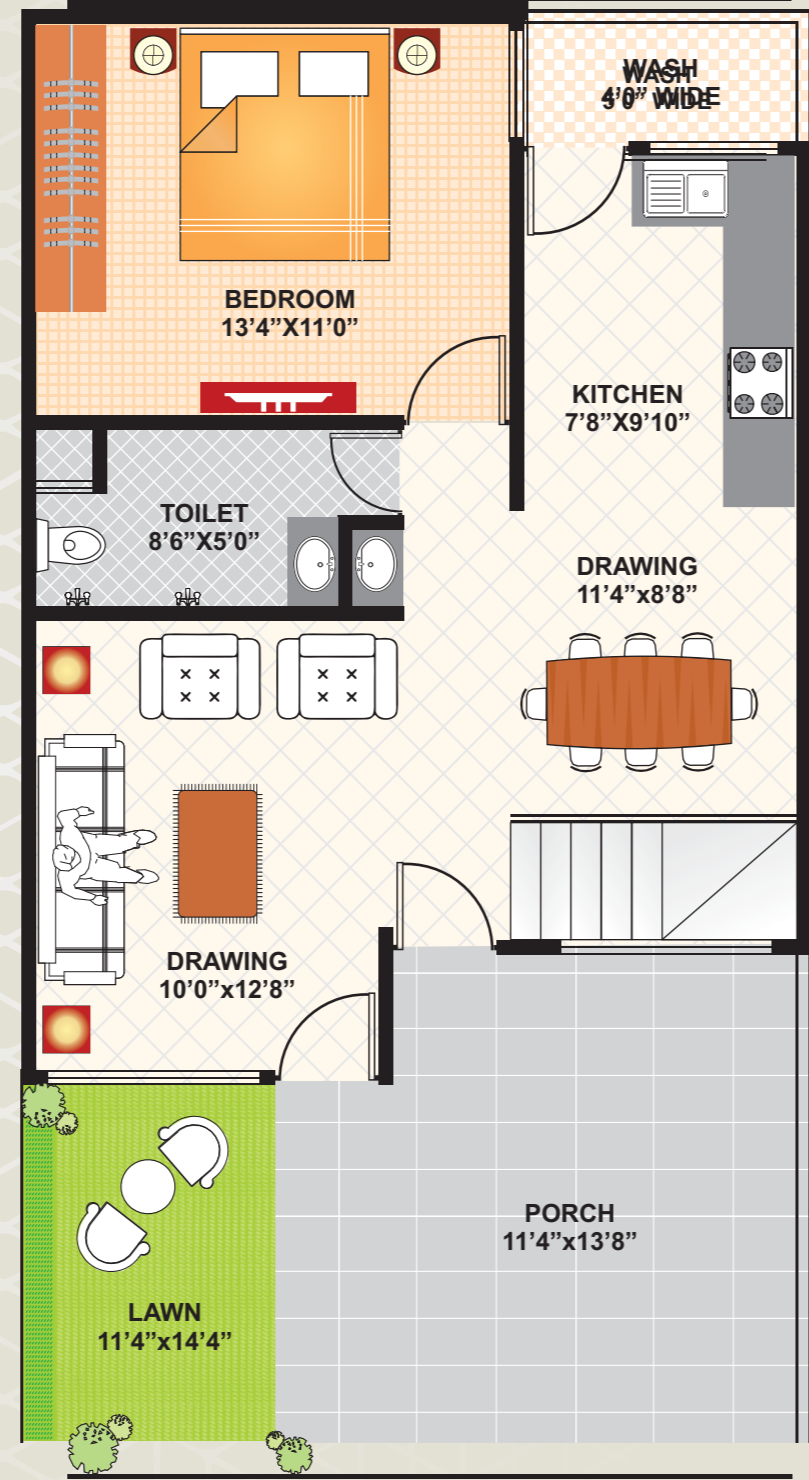

22'x40' Ground Floor Plan

22'x40' First Floor Plan

22'x45' Ground Floor Plan

22'x45' First Floor Plan

LAYOUT PLAN

Specifications

Structure :

- Safe And Sound, Quality Controlled RCC Frame Structure With Best Material Components.
- Earthquake Resistant Design.
- Slab At Plinth Level.

Flooring and Wall Tiling :

- Double Charged Vitrified Tiles Size 2'x2' Flooring Having Greater Strength In Entire Inner Area.
- Easily Maintainable And Modern Designer Cermic Tile Concept Upto Lintel Level In Bathrooms.