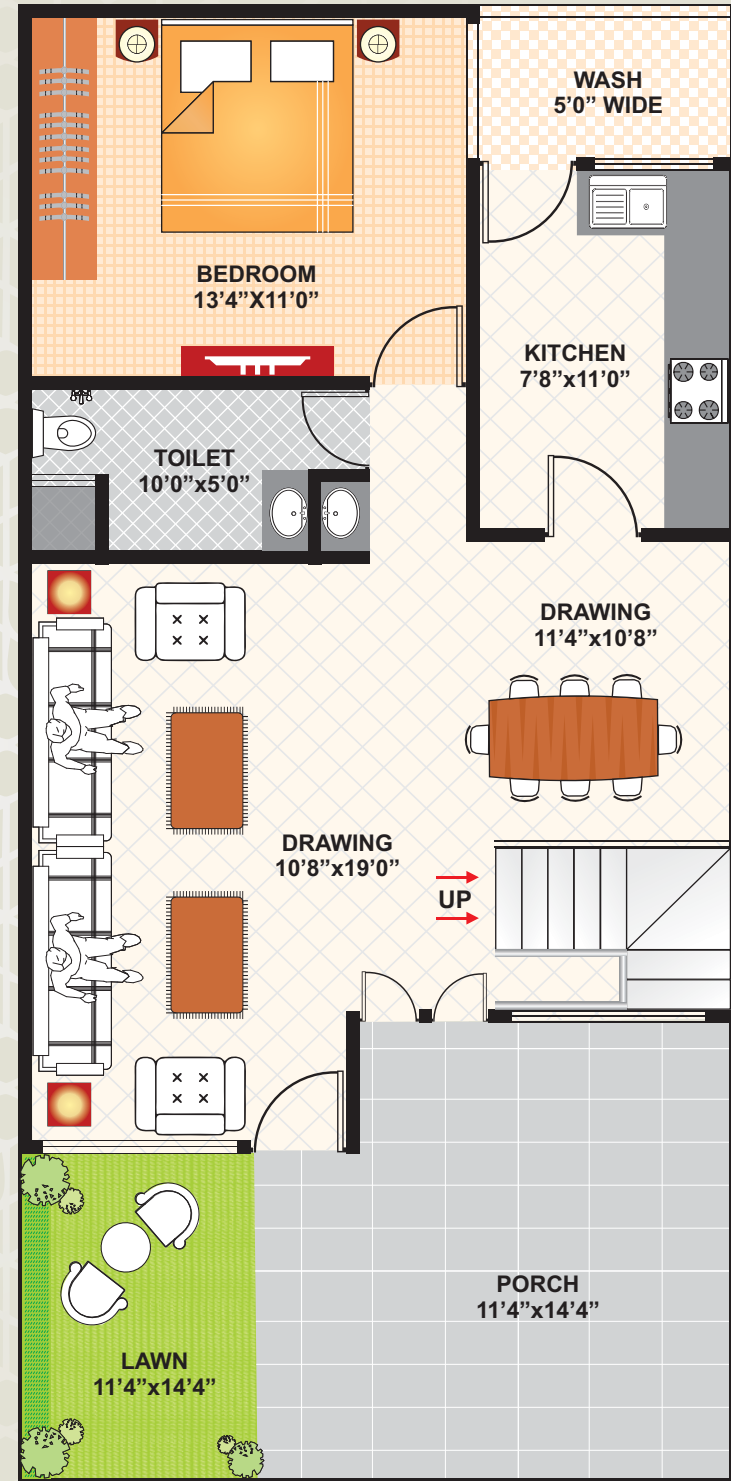

22'x40' Ground Floor Plan

22'x40' First Floor Plan

22'x45' Ground Floor Plan

22'x45' First Floor Plan

LAYOUT PLAN

Specifications

Structure :

- Safe And Sound, Quality Controlled RCC Frame Structure With Best Material Components.
- Earthquake Resistant Design.
- Slab At Plinth Level.

Flooring and Wall Tiling :

- Double Charged Vitrified Tiles Size 2'x2' Flooring Having Greater Strength In Entire Inner Area.
- Easily Maintainable And Modern Designer Cermic Tile Concept Upto Lintel Level In Bathrooms.