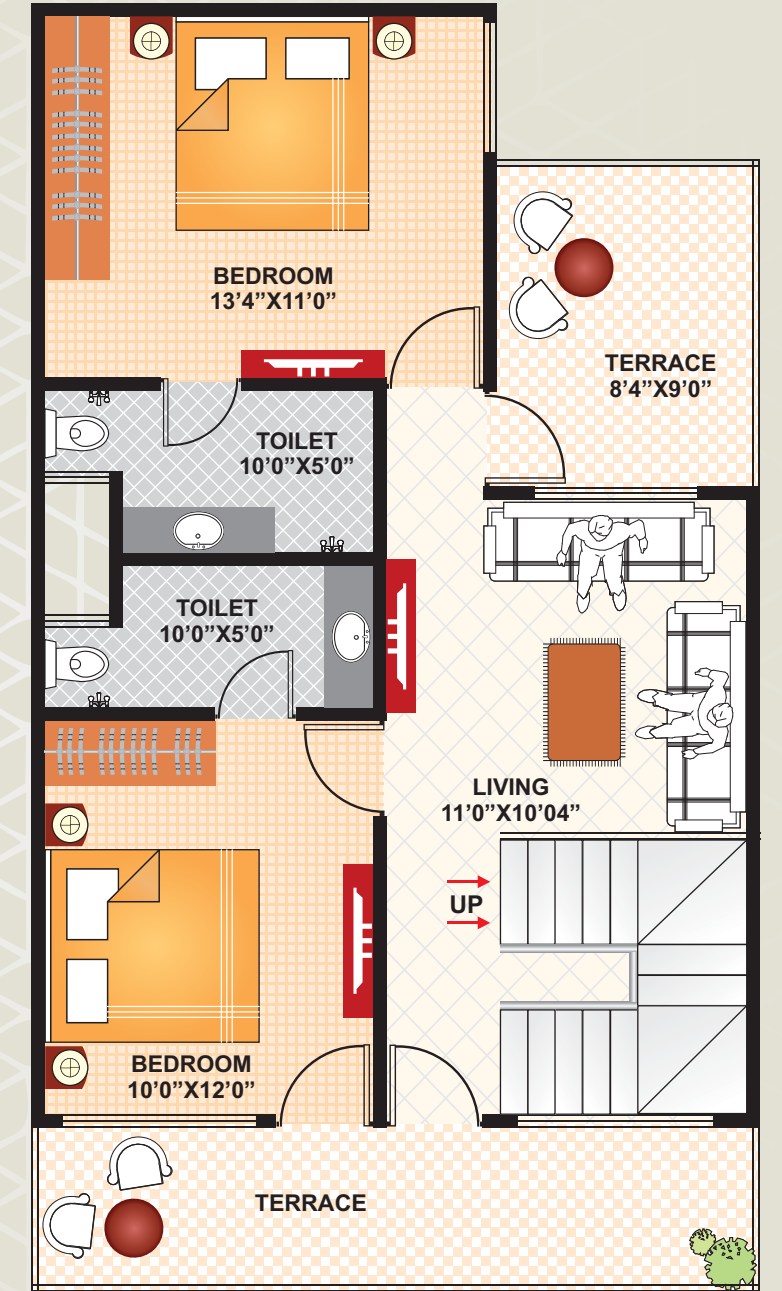

22'x40' Ground Floor Plan

22'x40' First Floor Plan

22'x45' Ground Floor Plan

22'x45' First Floor Plan

LAYOUT PLAN

Specifications

Structure :

- Safe And Sound, Quality Controlled RCC Frame Structure With Best Material Components.
- Earthquake Resistant Design.
- Slab At Plinth Level.

Flooring and Wall Tiling :

- Double Charged Vitrified Tiles Size 2'x2' Flooring Having Greater Strength In Entire Inner Area.
- Easily Maintainable And Modern Designer Cermic Tile Concept Upto Lintel Level In Bathrooms.