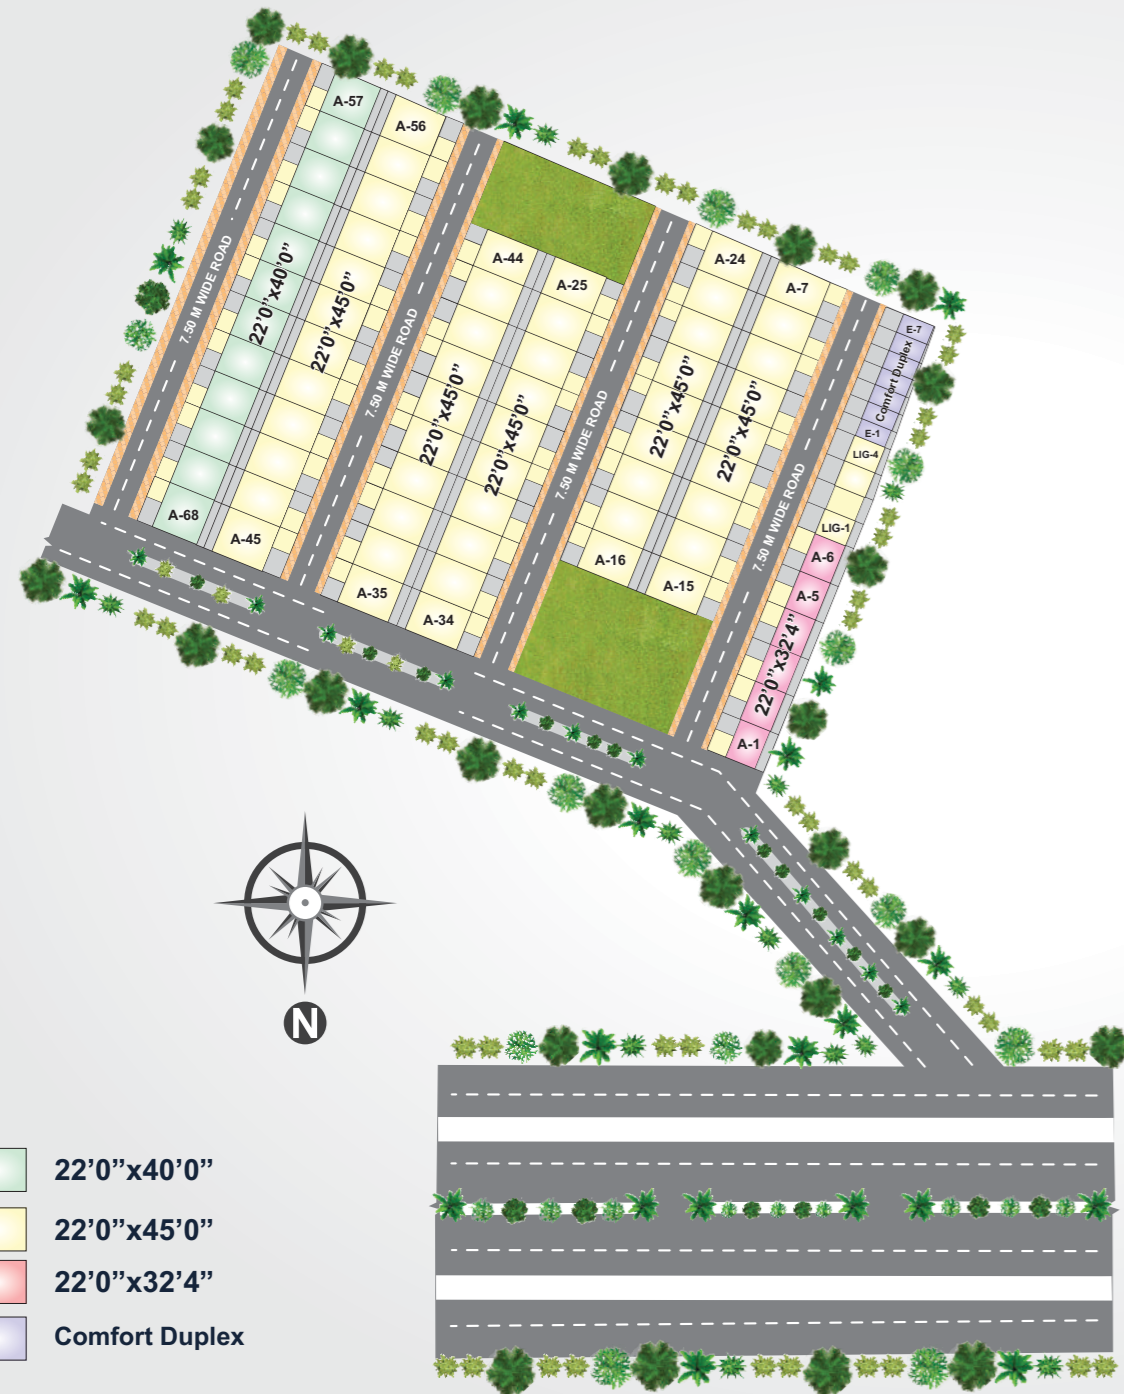

22'x40' Ground Floor Plan

22'x40' First Floor Plan

22'x45' Ground Floor Plan

22'x45' First Floor Plan

LAYOUT PLAN

Specifications

Structure :

- Safe And Sound, Quality Controlled RCC Frame Structure With Best Material Components.
- Earthquake Resistant Design.
- Slab At Plinth Level.