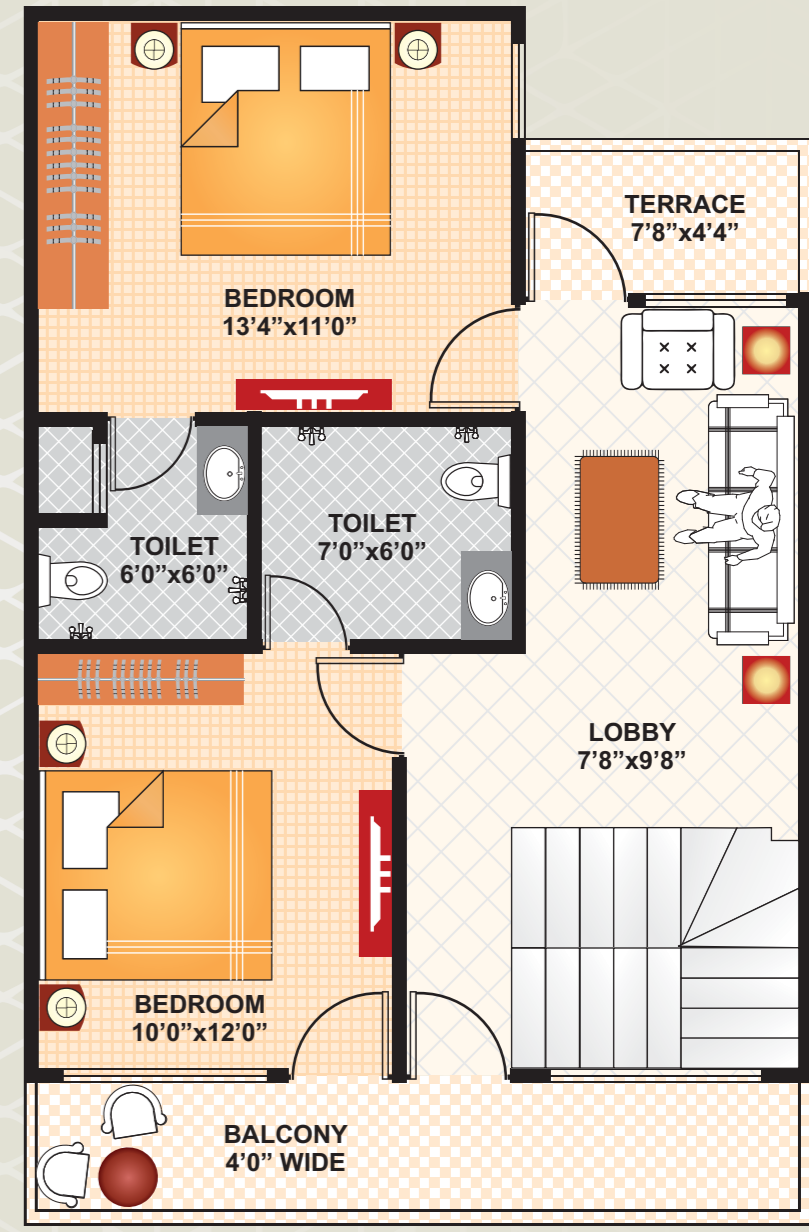

22'x40' Ground Floor Plan

22'x40' First Floor Plan

22'x45' Ground Floor Plan

22'x45' First Floor Plan

LAYOUT PLAN

Specifications

Structure :

- Safe And Sound, Quality Controlled RCC Frame Structure With Best Material Components.
- Earthquake Resistant Design.
- Slab At Plinth Level.

Flooring and Wall Tiling :

- Double Charged Vitrified Tiles Size 2'x2' Flooring Having Greater Strength In Entire Inner Area.
- Easily Maintainable And Modern Designer Cermic Tile Concept Upto Lintel Level In Bathrooms.